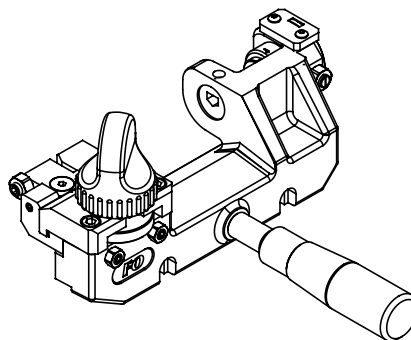

D713651ZB

"FO" carriage
Set carrello "FO"
"FO" Schlitten
Chariot "FO"
Carro "FO"

OPTIONAL

D913645ZR

Cutter
Fresa
Fräser
Fraise
Fresa