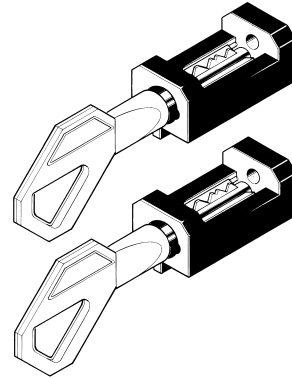

D701817ZB

Adaptors for CAVITH keys
Adattatori per chiavi CAVITH
Adapters für CAVITH Schlüssel
Adaptateurs pour clés CAVITH
Adaptadores para llaves CAVITH

PER:
FOR: